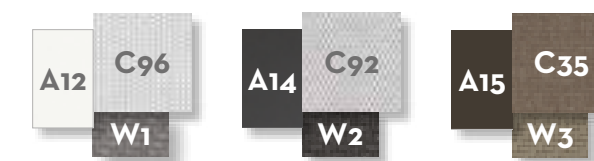

Leaf collection

Design Marco Acerbis

Finishing

Aluminium frame

Covering backrest / armrest fabric

Seat / backrest / armrest fabric cushions

Pillows fabric 60x60 45x45 (optional)

Vitter table top

Width	Depth	Height	H. armrest	H. seat	H. cushion
260	84	69	58	41	17

Width	Depth	Height	H. armrest	H. seat	H. cushion
195	84	69	58	41	17

Width	Depth	Height	H. armrest	H. seat	H. cushion
190	84	69	58	41	17

Width	Depth	Height	H. armrest	H. seat	H. cushion
190	84	69	58	41	17

Width	Depth	Height	H. seat	H. cushion
190	84	69	41	17

Width	Depth	Height	H. seat	H. cushion
190	84	69	41	17