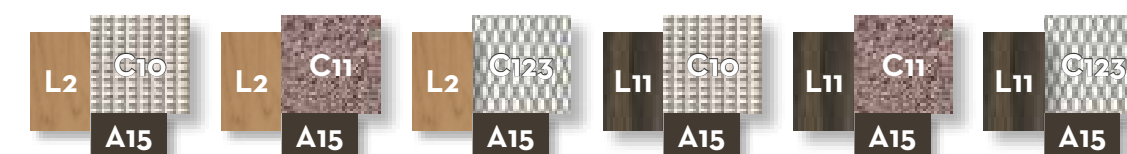

Width 60 | Depth 55 | Height 76 | H. seat 45

KG 9.0 | unit 1 0.32 mc | ☁️ | 🔧

SUNBED / CODE: CLELET

Width 206 | Depth 90 | Height 27 | H. cushion 7

KG 32.0 | unit 1 0.72 mc | ☁️ | 🔧 | 🪑 | 🔌 | 🔧

Cottagecollection