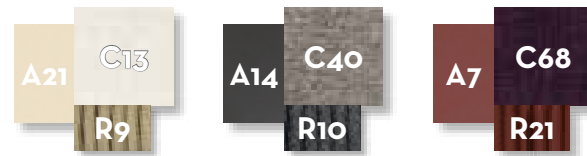

SOFA OBLIQUE DX / CODE: SCADIVOBLDX

Width	Depth	Height	H. seat	H. cushion
155	101	73	39	31

SOFA OBLIQUE SX / CODE: SCADIVBLSX

Width	Depth	Height	H. seat	H. cushion
155	101	73	39	31

SOFA DROP DX/ CODE: SCADIVGDX