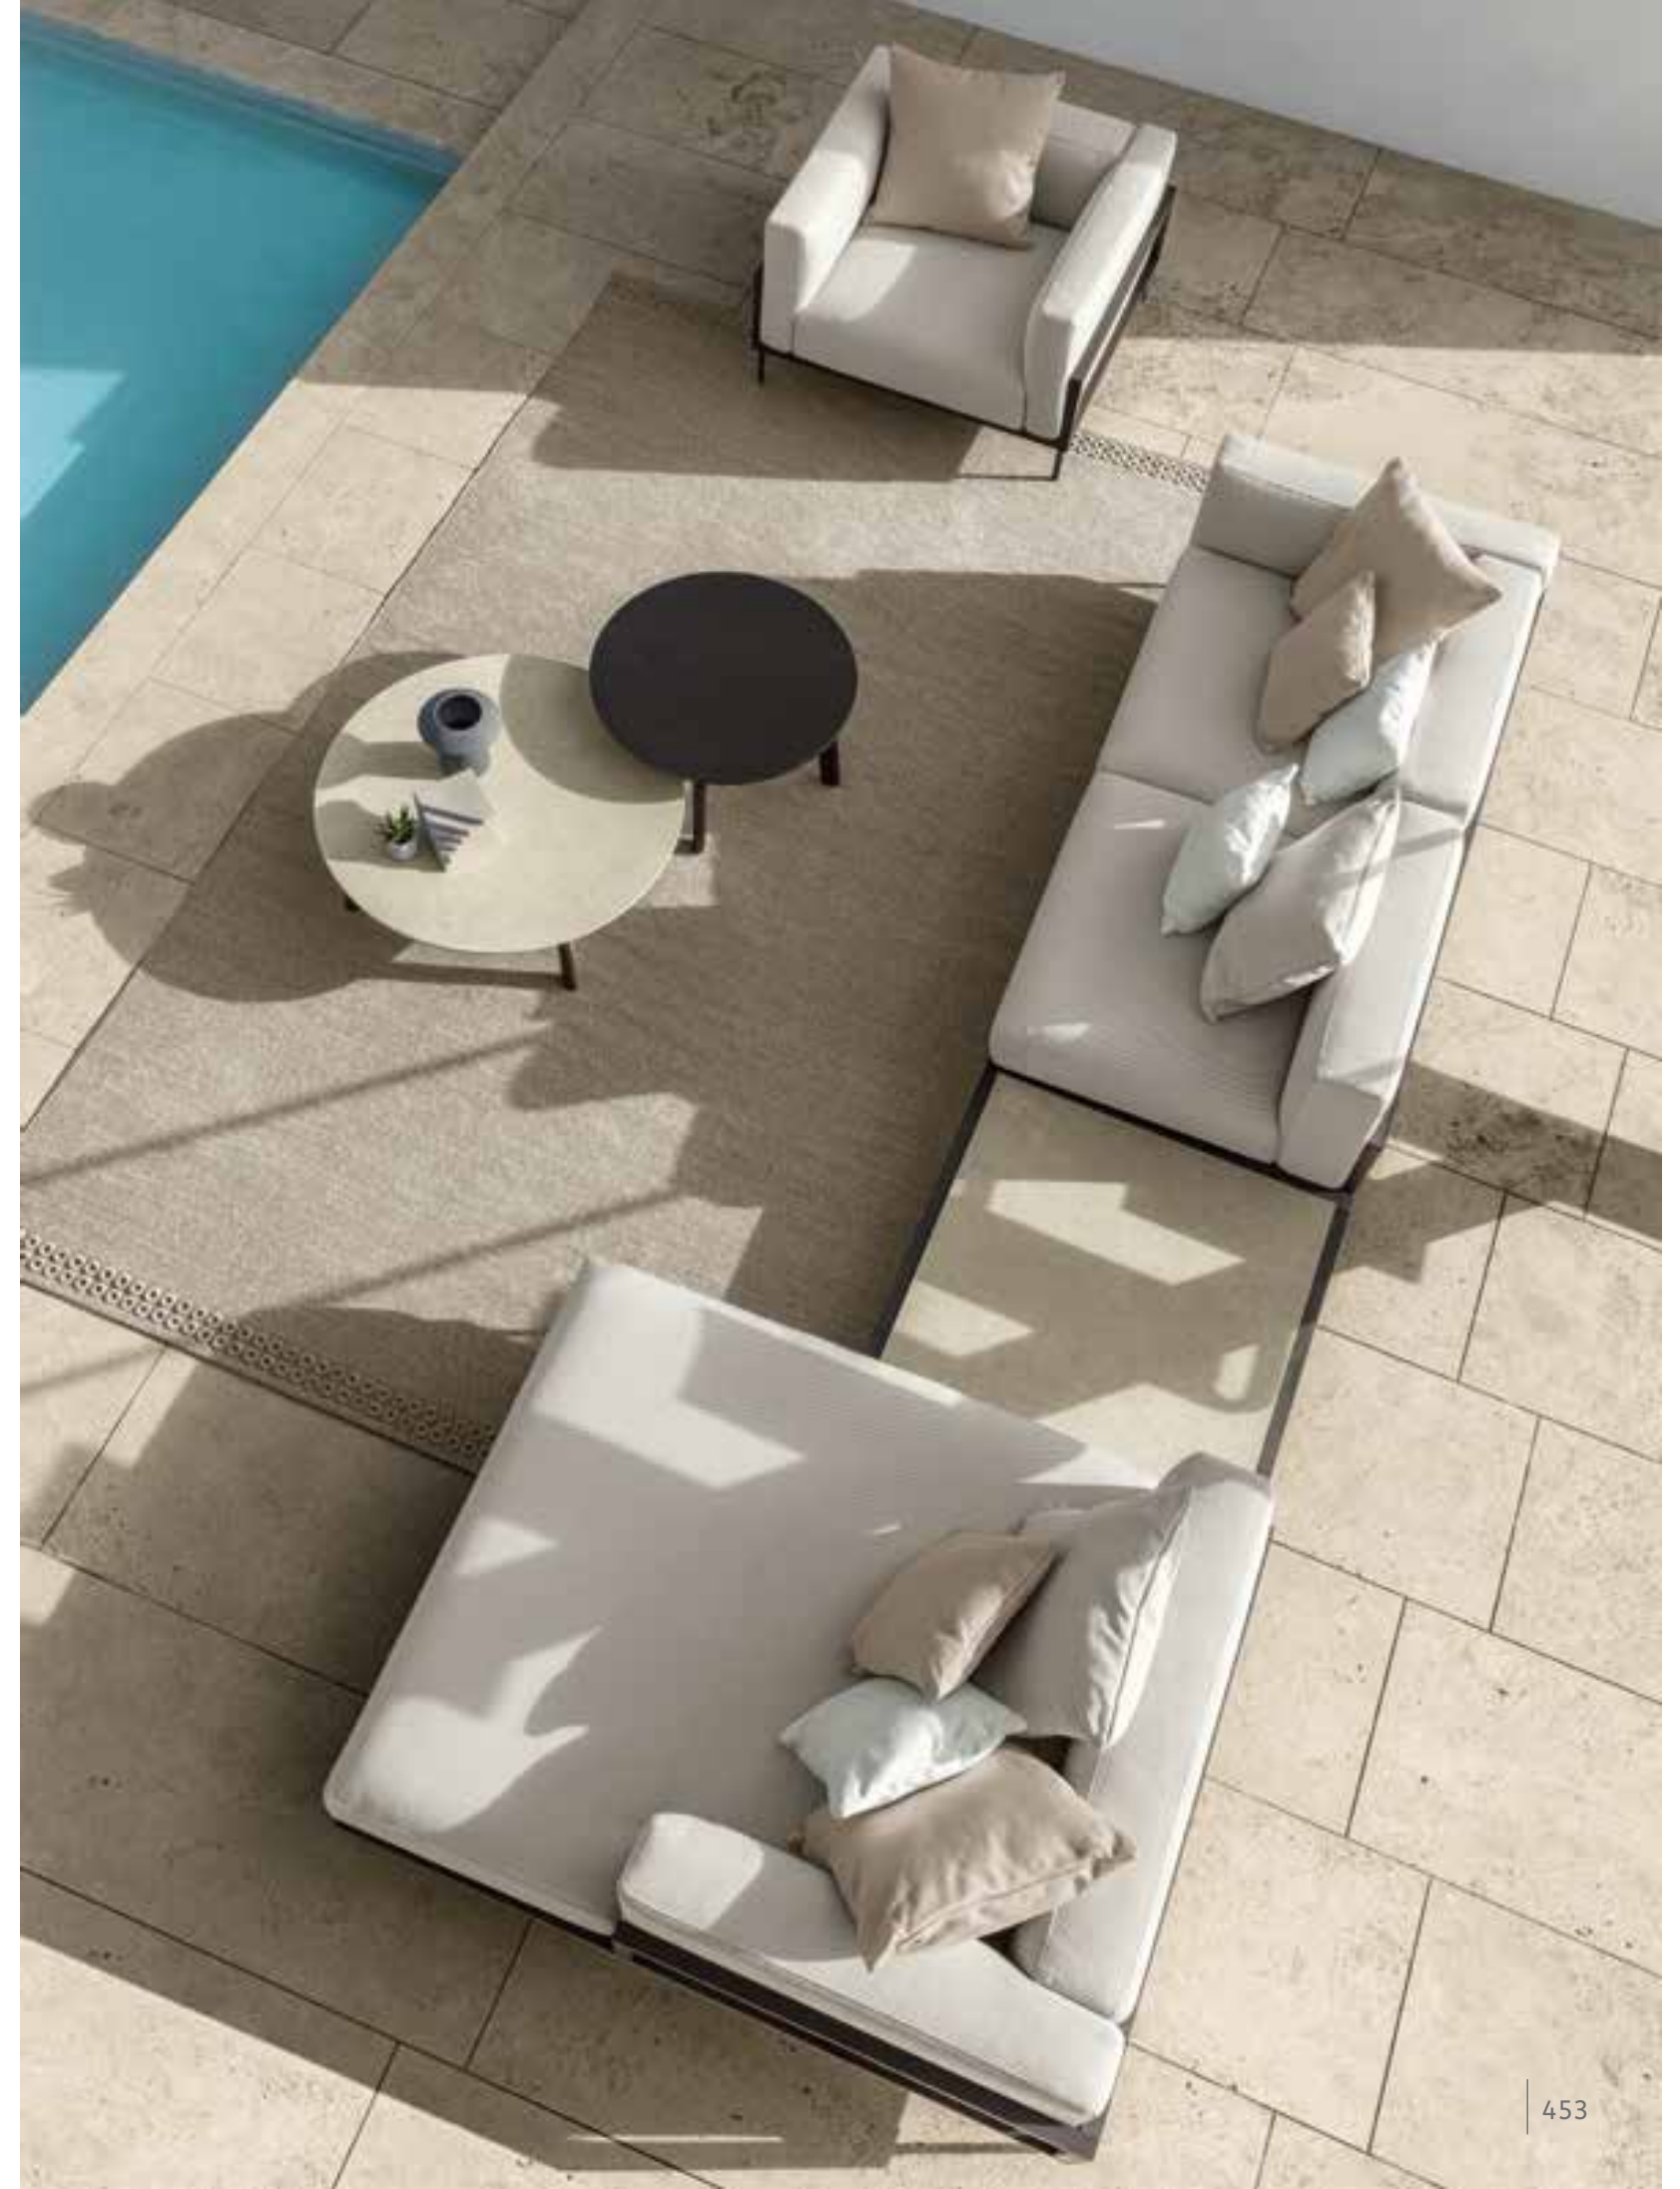

Cleocollection

// Wood

sofa
accoya in natural teak colour frame
cushions in mambo red colour
deco in plain bordeaux & mélange snowy colour

Cleocollection
//Wood

swing chair
covering & cushions in mambo red colour