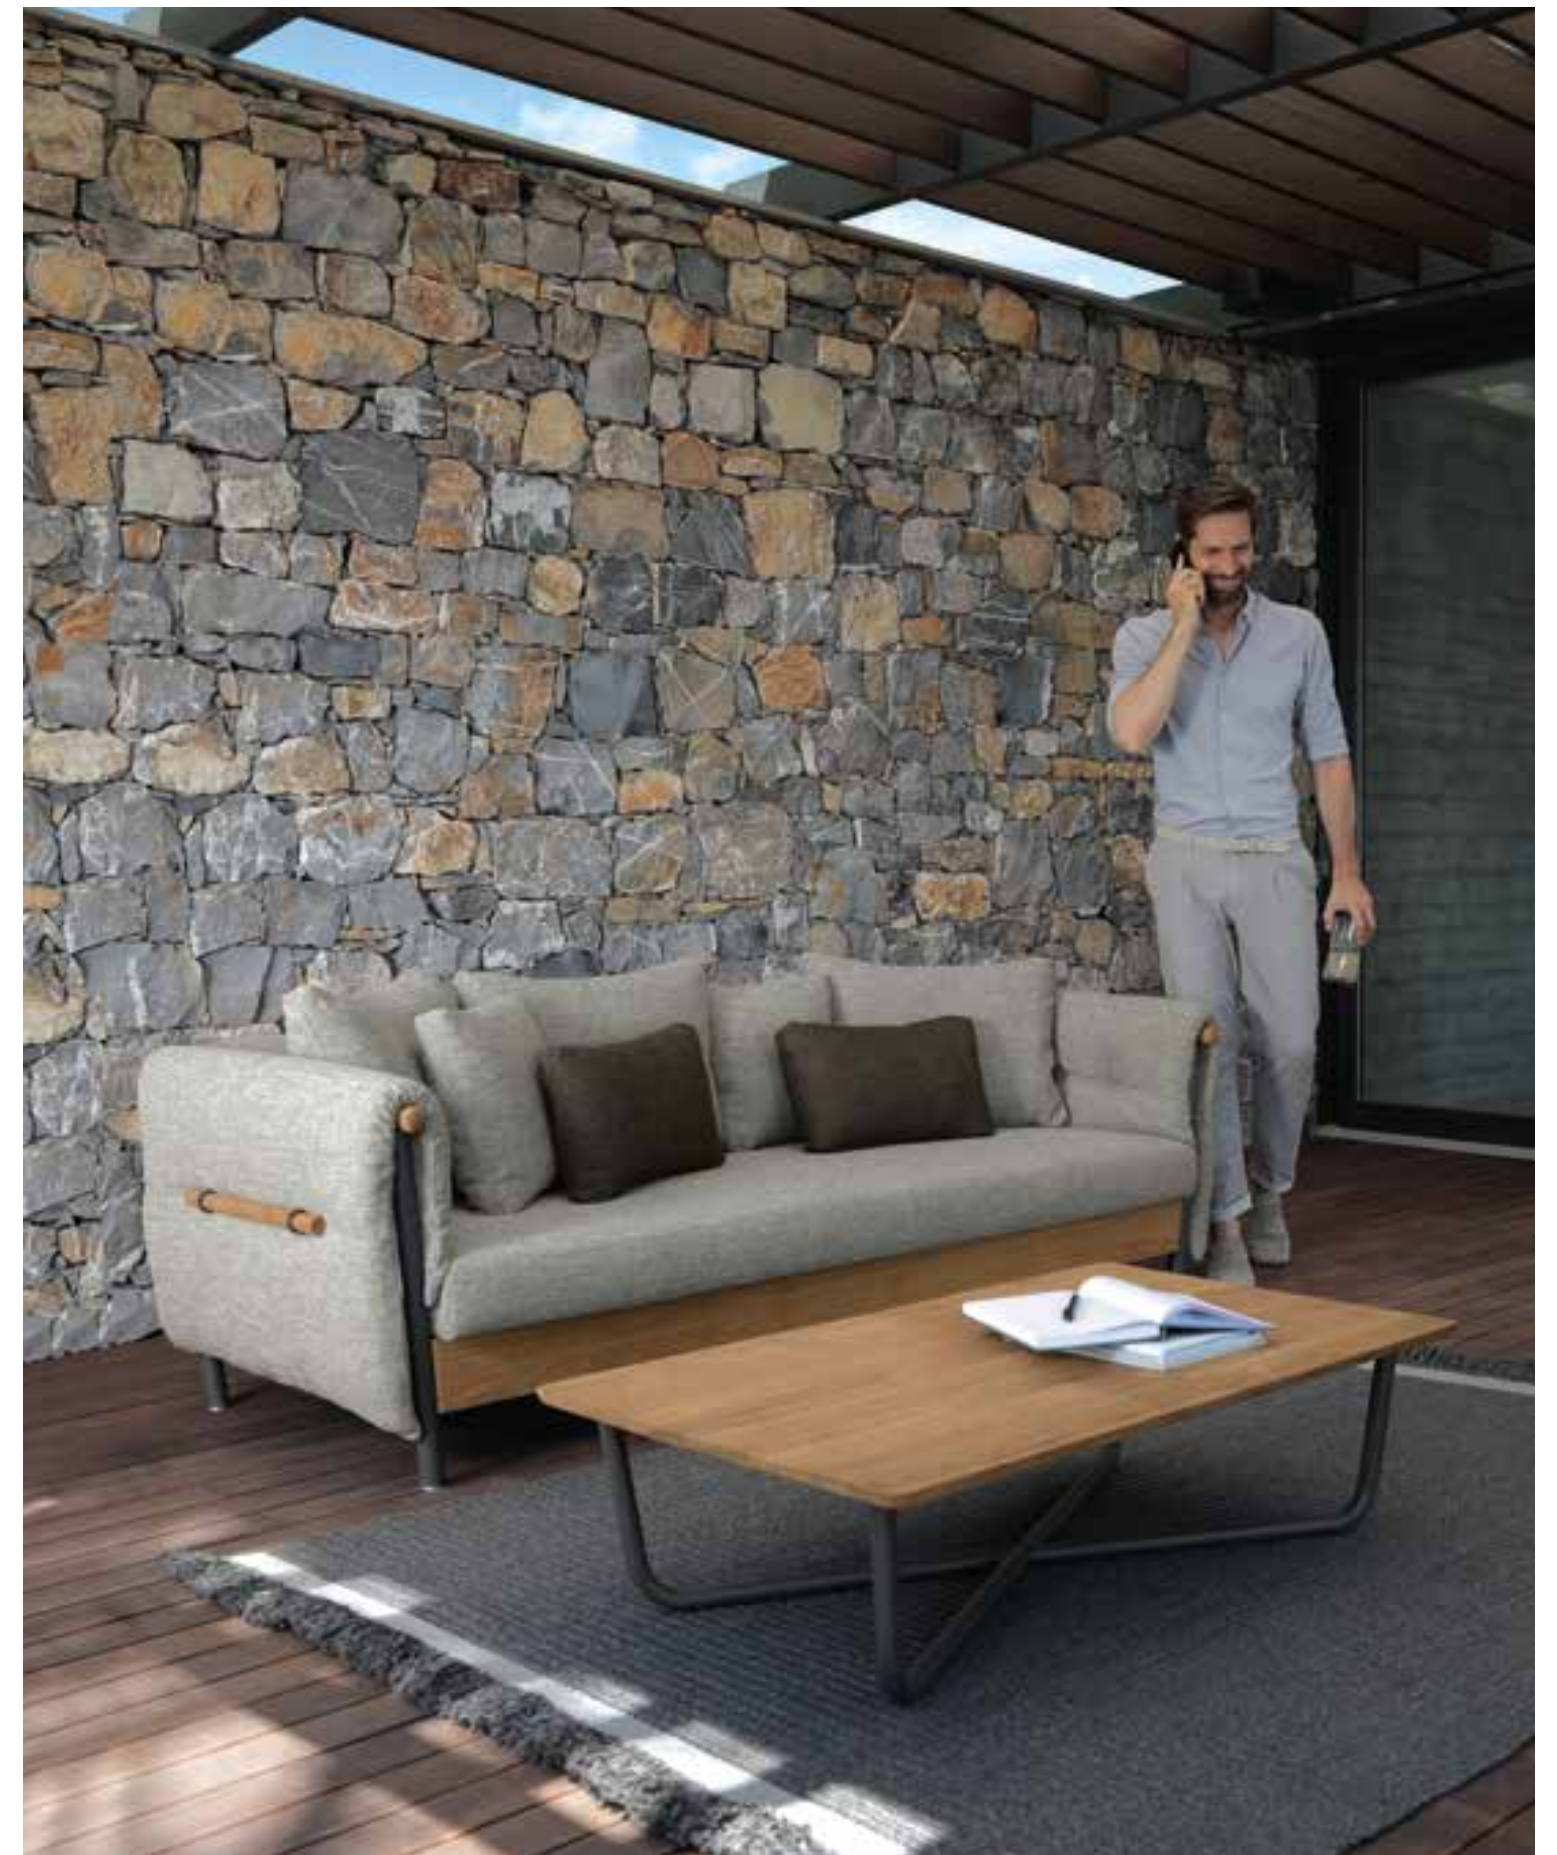

Width 160/215 | Depth 95 | Height 76

Width 200/260 | Depth 100 | Height 76

Width 60 | Depth 100 | Height 2

Width 62 | Depth 58 | Height 80 | H. armrest 66 | H. seat 48 | H. cushion 5

Width 204 | Depth 70 | Height 45 | H. cushion 5