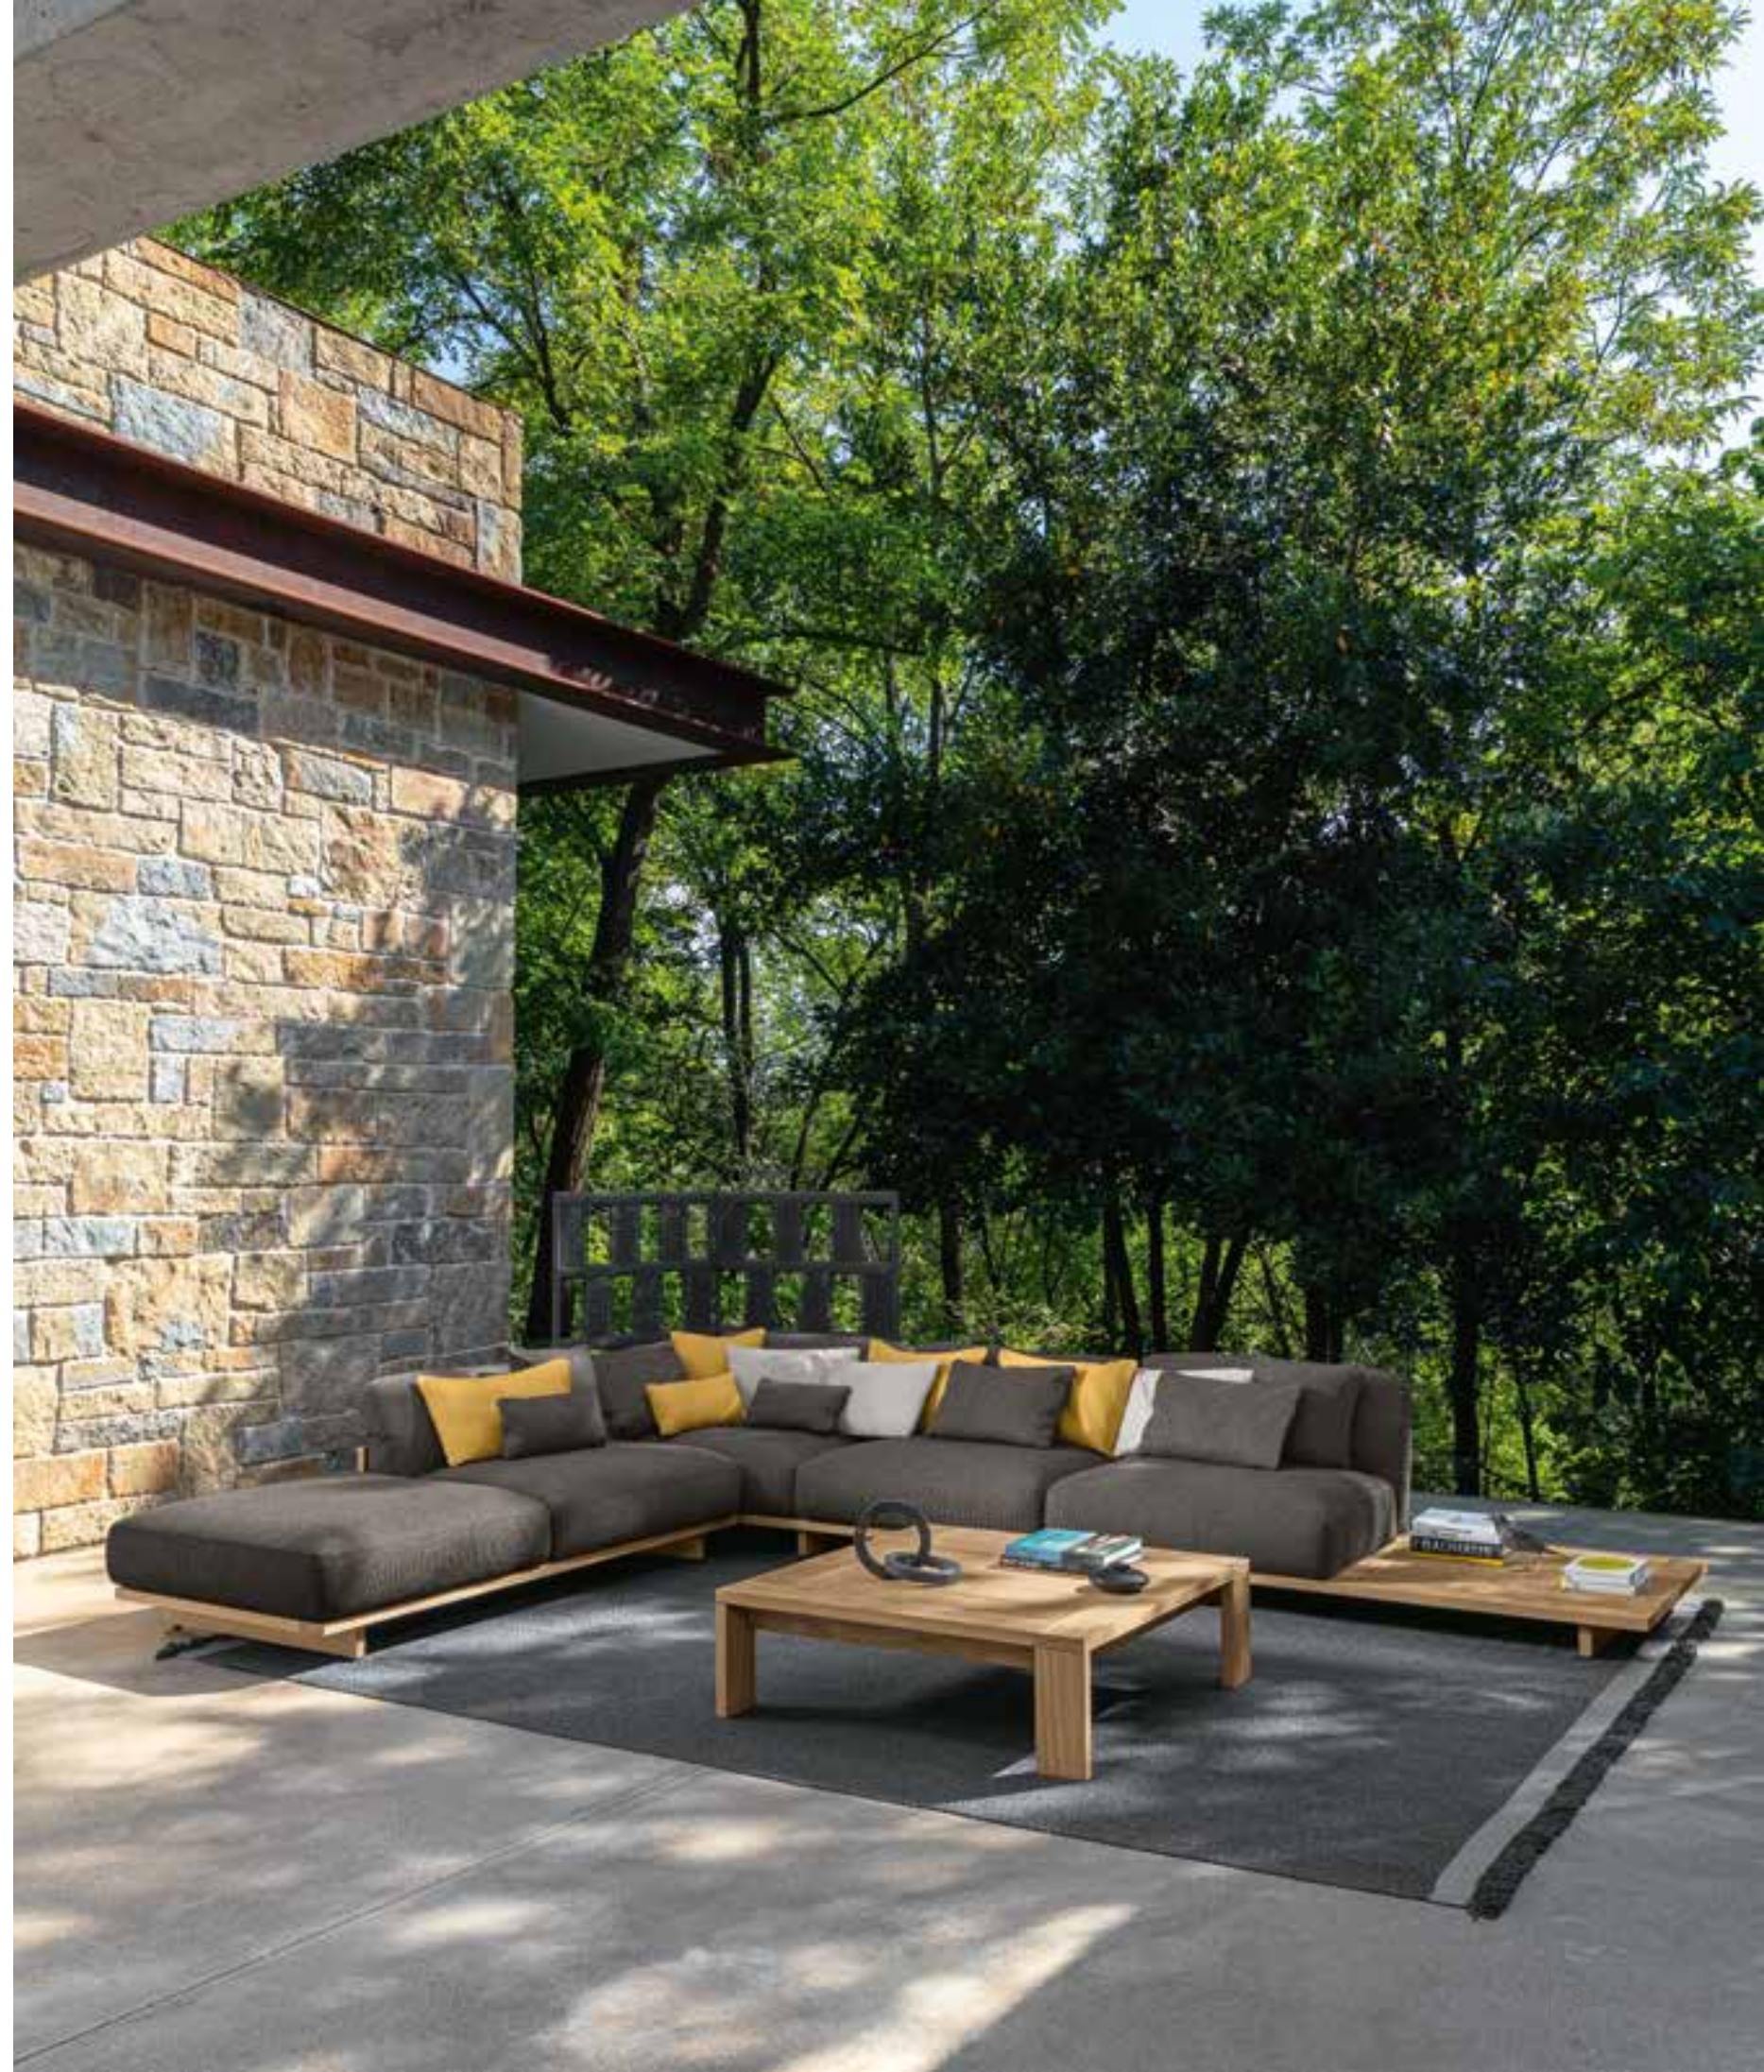

Argocollection

// Wood

sofa love seat
accoya wood in natural teak colour
snowy colour rope
cushions in white-beige colour
deco in white-beige & plain beige colour

Argocollection
//Wood

dining table & dining armchair
accoya wood frame in natural teak colour
snowy colour rope
cushions in white-beige colour