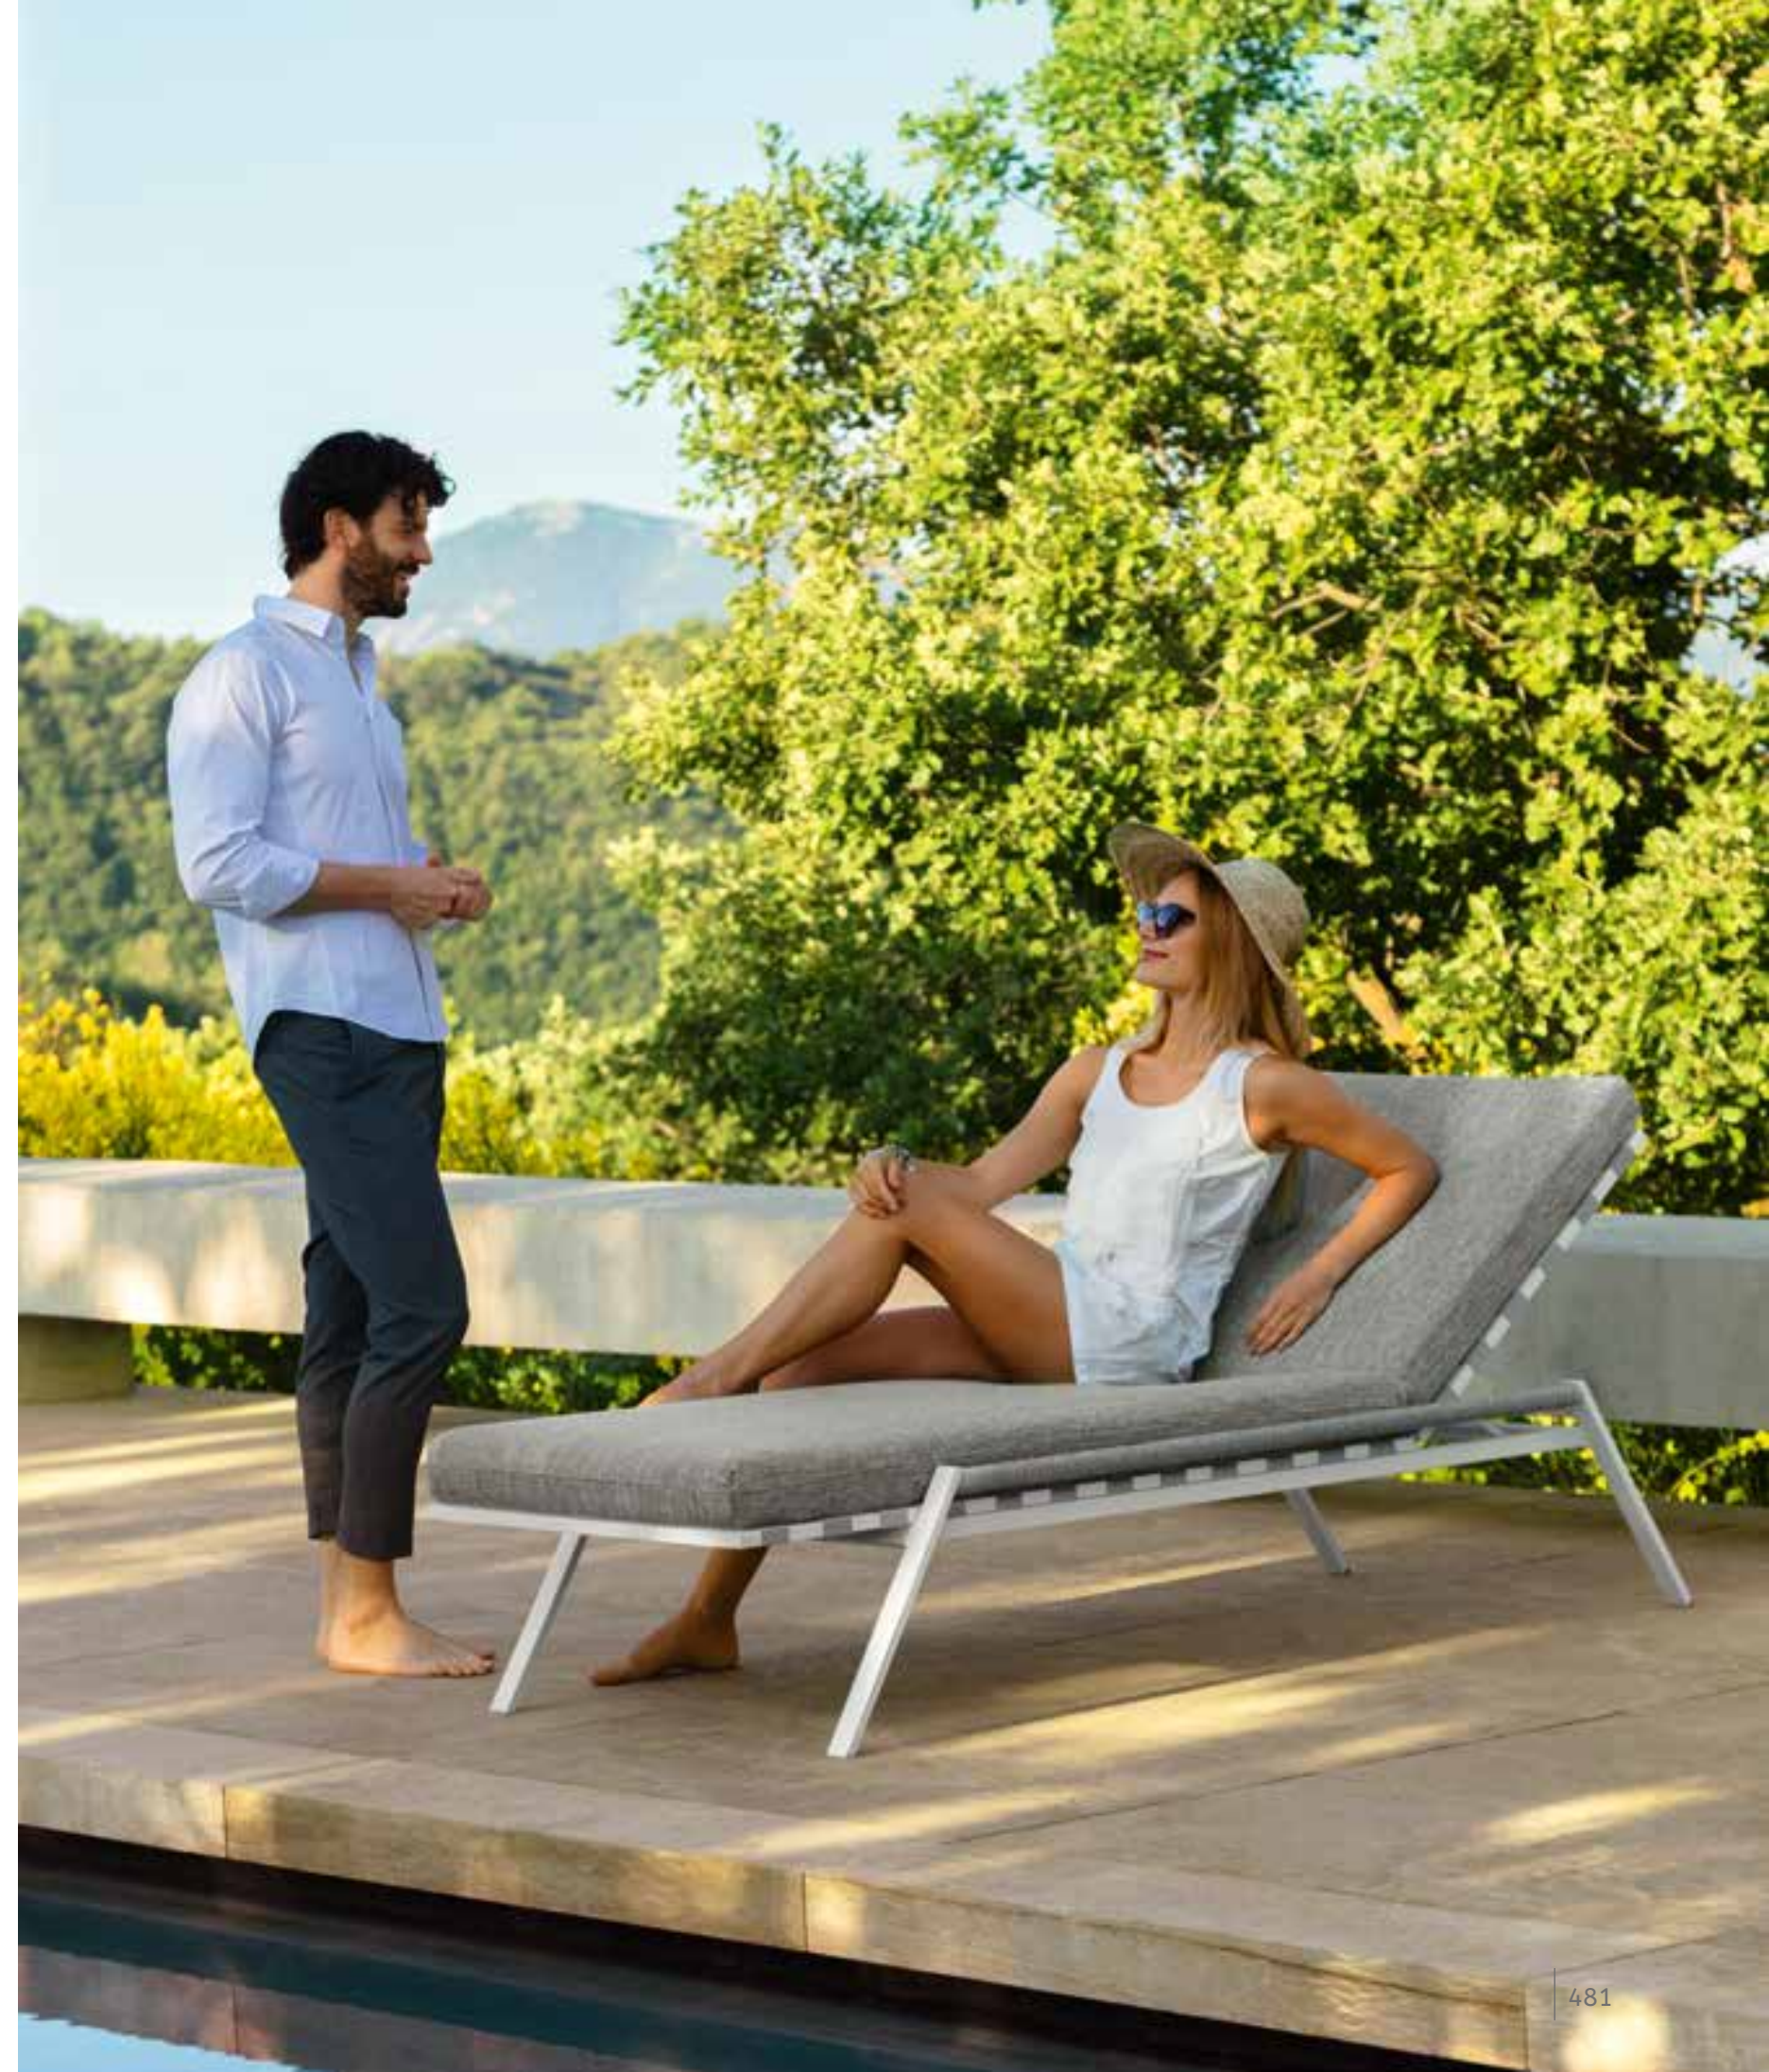

Cottagecollection

sunbed
white frame
cushions in light grey colour