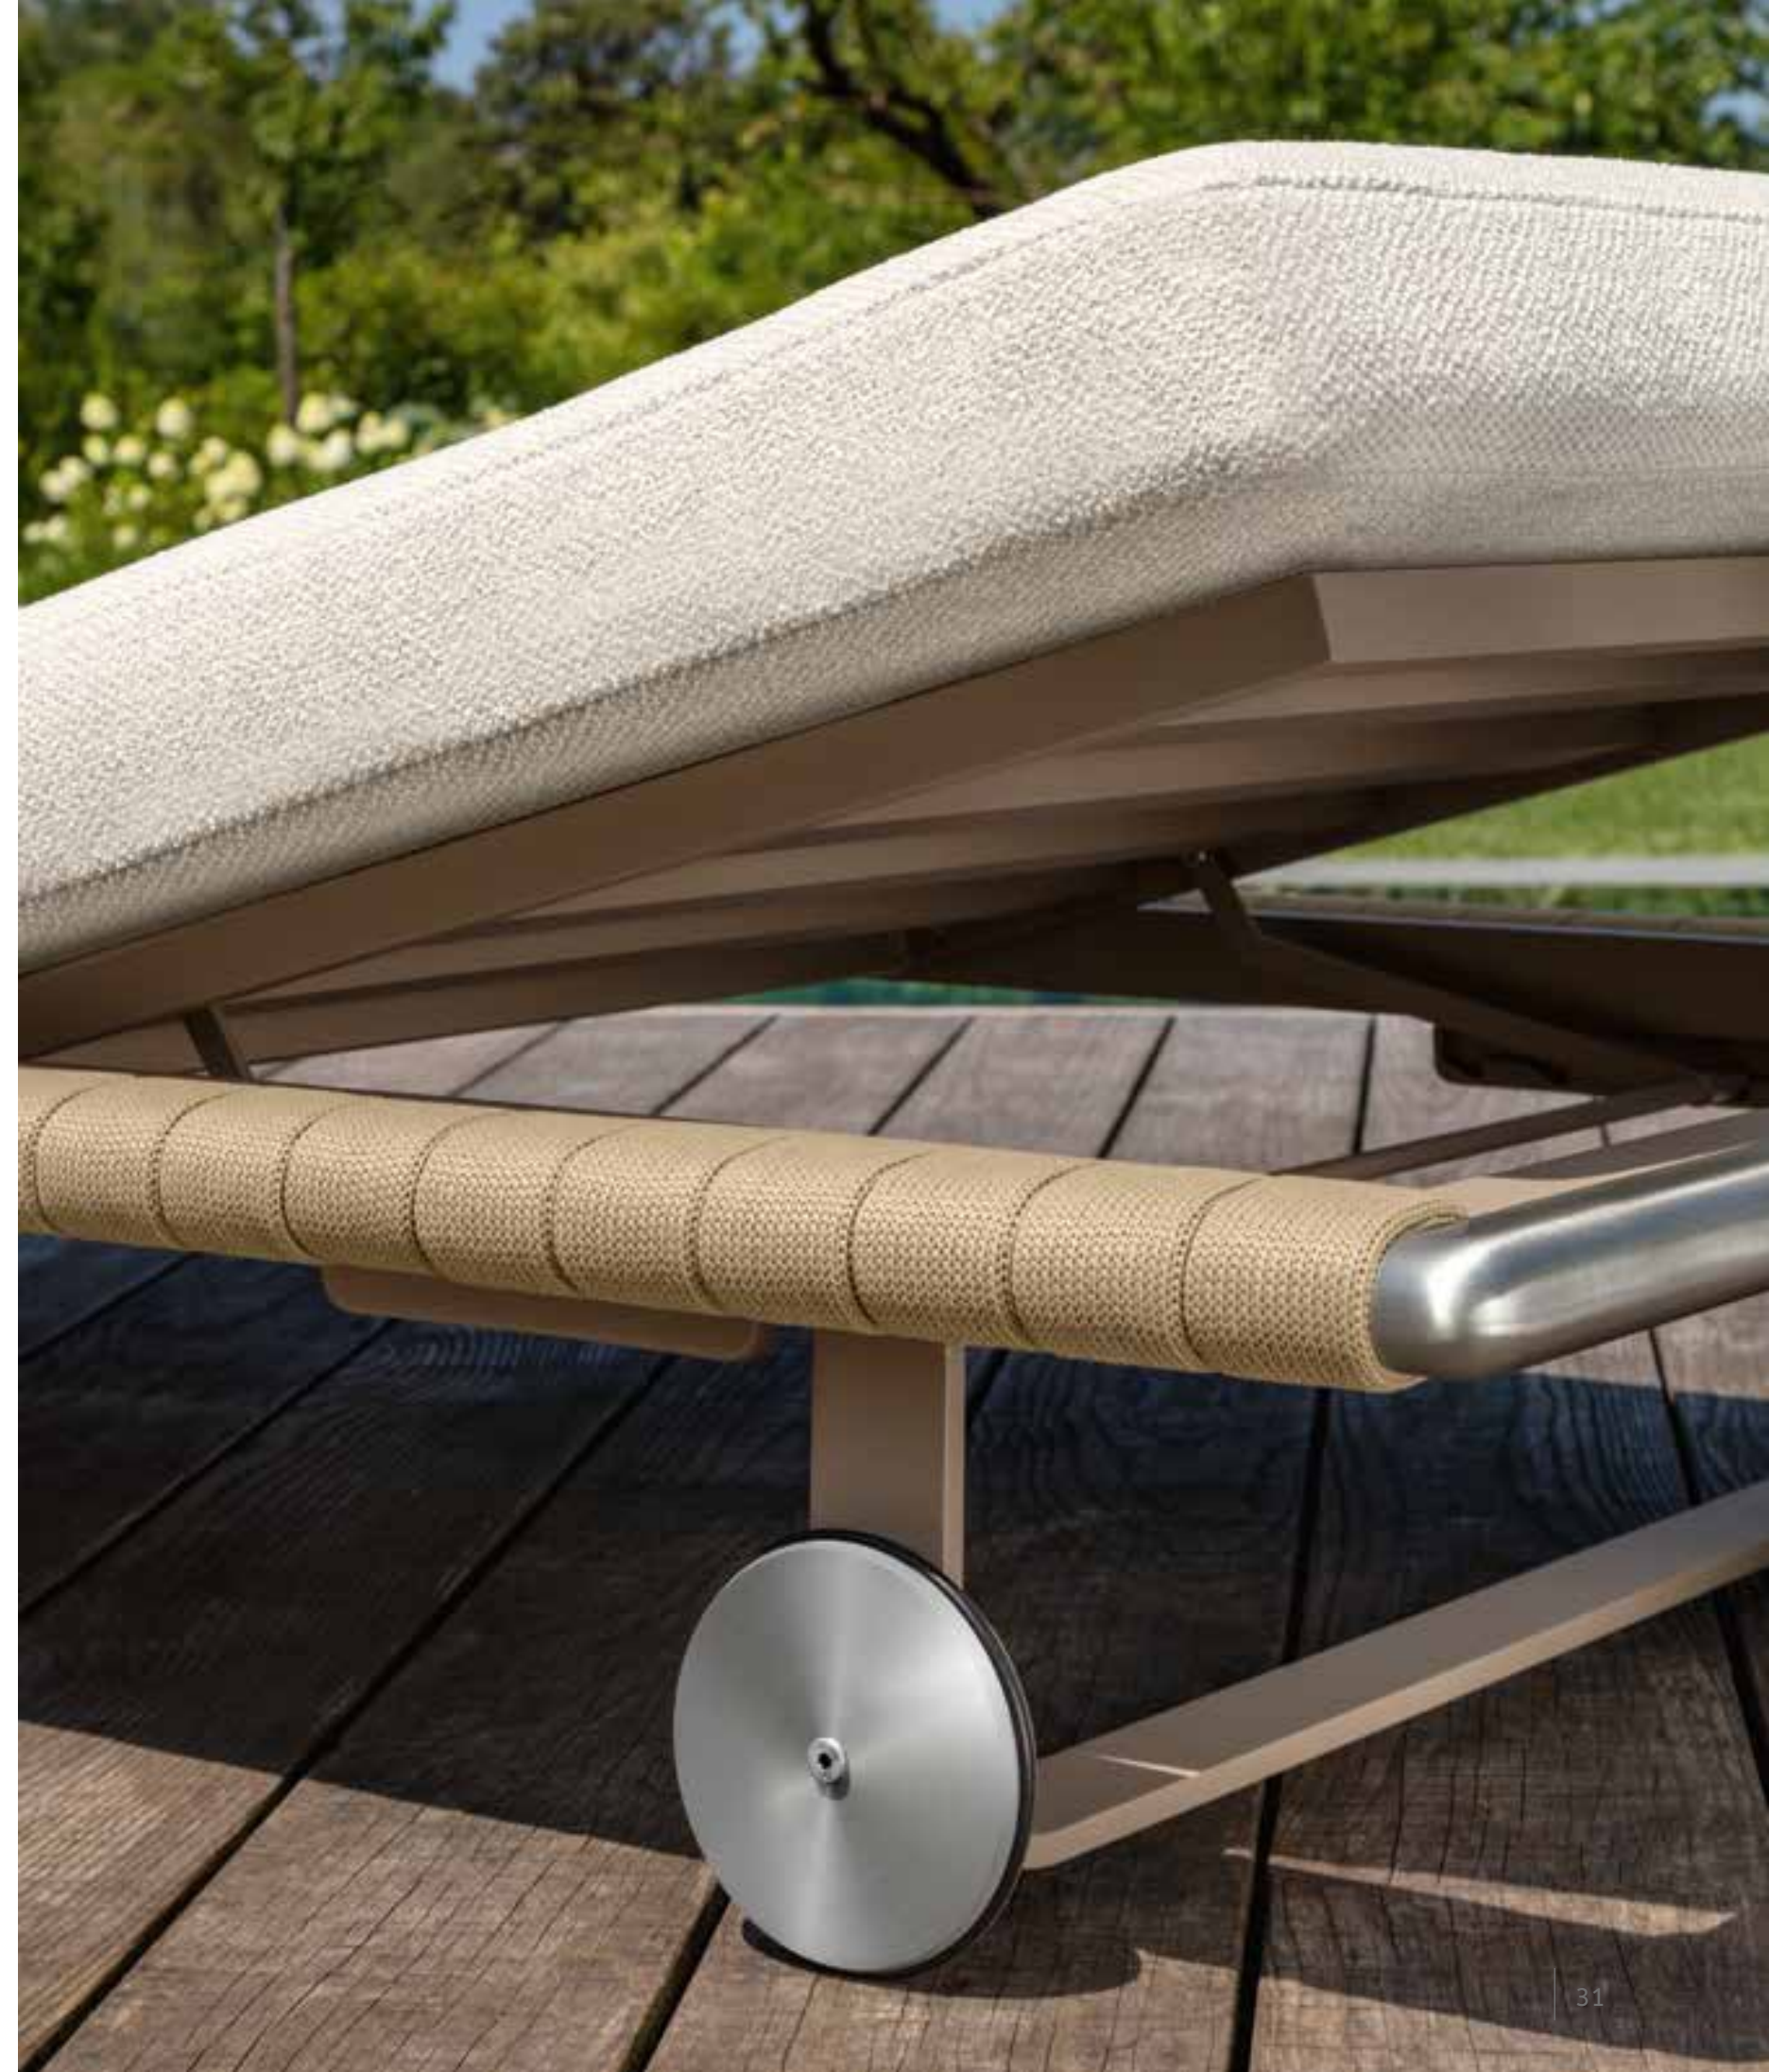

sunbed
stainless steel frame
cushions in natural ivory colour
belt in dove colour

Georgecollection

lounge folding chair
stainless steel frame
cushions in stripe mud colour
dark grey colour rope
table top ø 60 accoya wood in natural teak colour