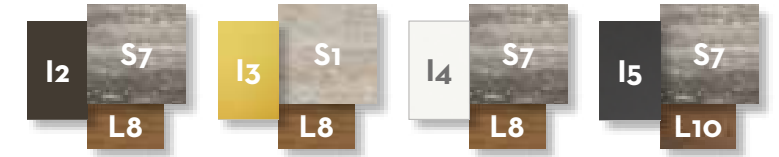

DINING TABLE 200x100 / CODE: CASITP200

Width 200 | Depth 100 | Height 76

KG 60,0 | unit 1+1 0.62 mc | ☁️ | 🪑 x8

DINING TABLE 260x100 / CODE: CASITP260

Width 260 | Depth 100 | Height 76

KG 75,0 | unit 1+1 0.78 mc | ☁️ | 🪑 x10