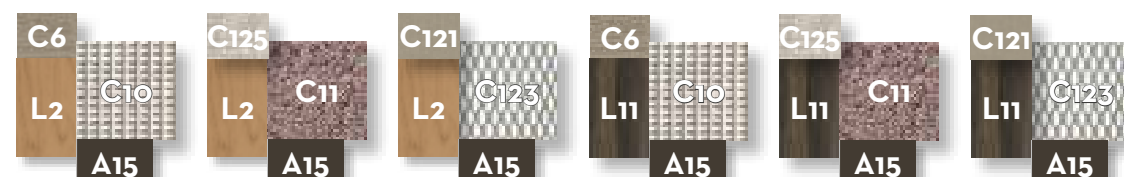

LOUNGE ARMCHAIR / CODE: CLEPL

Width	Depth	Height	H. seat	H. cushion
90	80	73	35	5