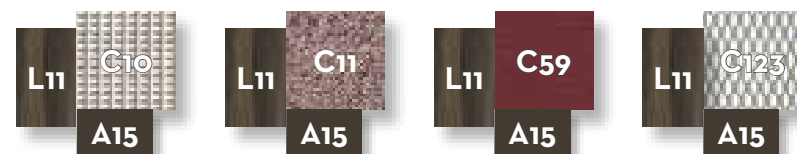

SOFA LOVE SEAT / CODE: CLELOV

Width	Depth	Height	H. seat	H. cushion
160	80	75	35	5

LOUNGE ARMCHAIR / CODE: CLEPL

Width	Depth	Height	H. seat	H. cushion
90	80	73	35	5

ROCKING CHAIR / CODE: CLEPD

Width	Depth	Height	H. seat	H. cushion
90	80	73	35	5