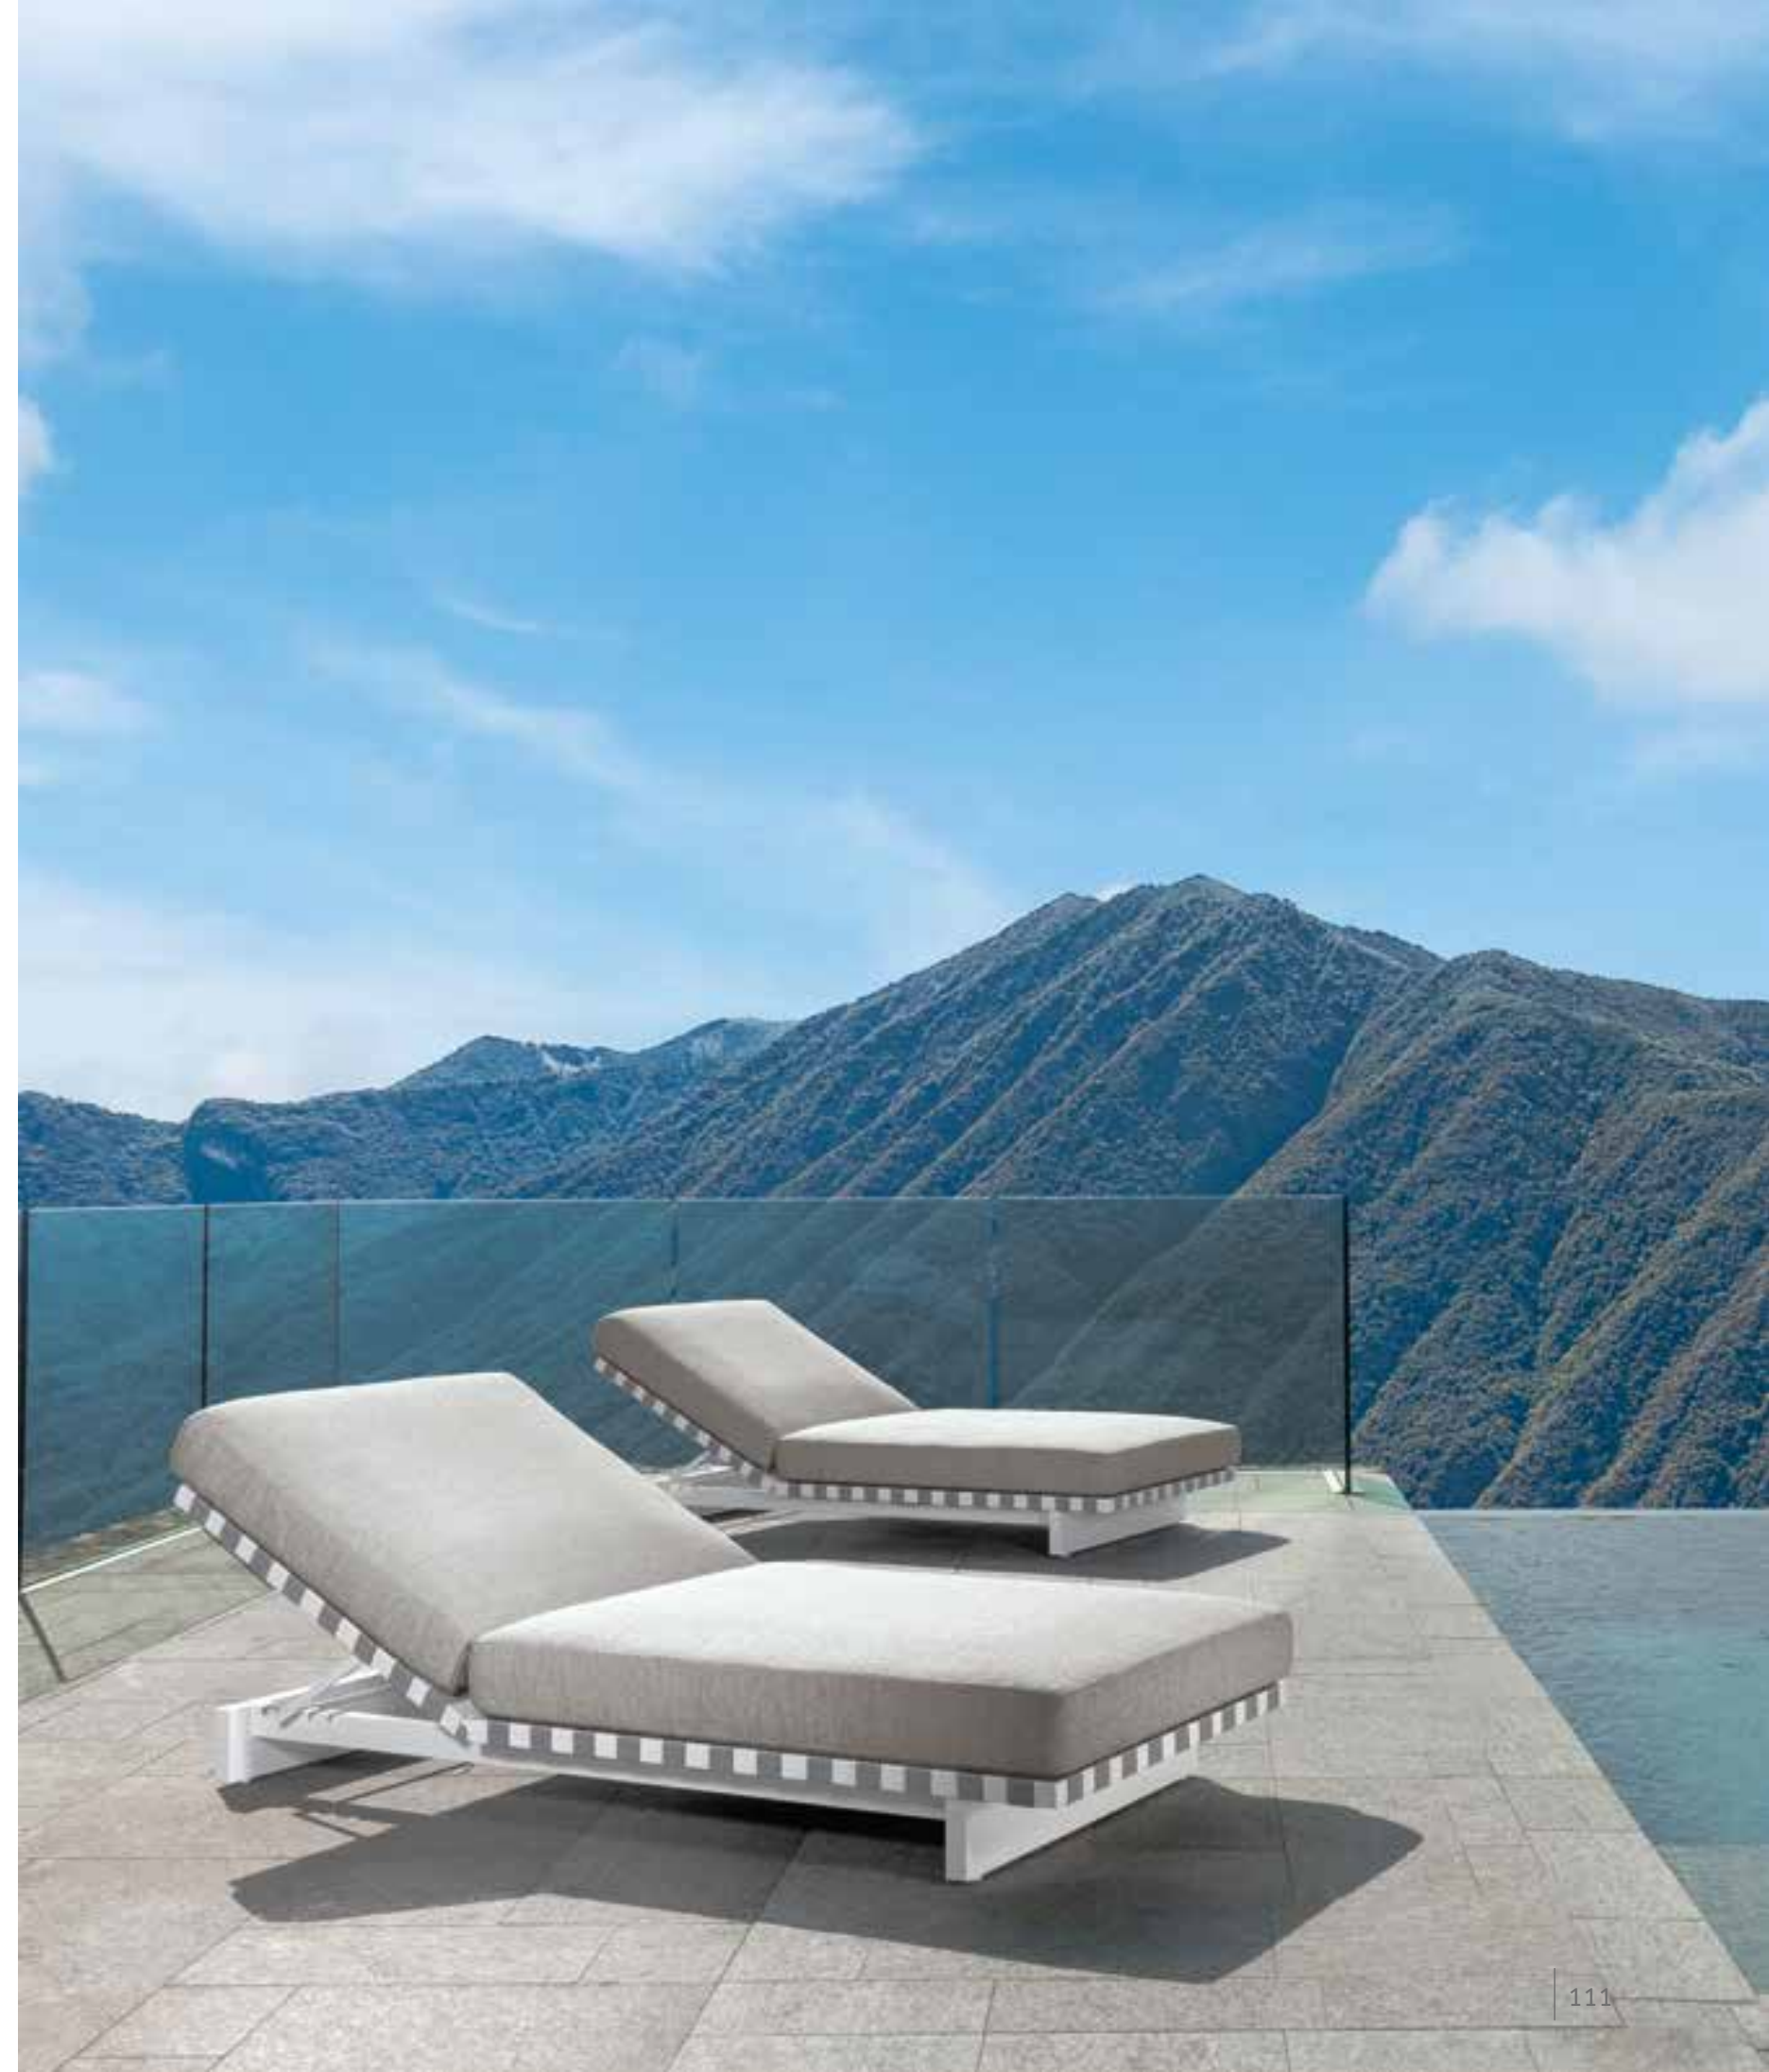

Argocollection
// Alu

sunbed
white frame
cushions in mambo pearl colour
belt in light grey colour