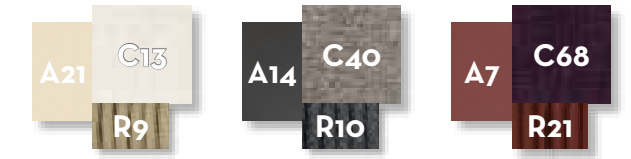

Scacco collection

Design Ludovica + Roberto Palomba

Finishing

Aluminium frame

red

graphite

beige

Fabric seat cushions

white

grey

outmap plum

Syntetic rope

beige

dark grey

red

Pillows fabric 60x60 45x45 (optional)

white

mélange beige

grey

black

peach

outmap turquoise

outmap plum

twill rust

outmap grey

Width	Depth	Height	H. armrest	H. seat	H. cushion
194	103	73	55	39	31