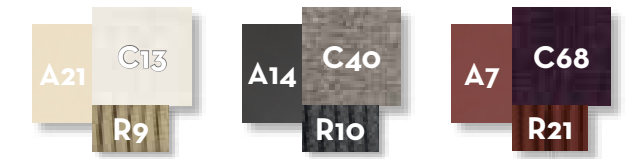

SOFA OBLIQUE DX / CODE: SCADIVOBLDX

Width	Depth	Height	H. seat	H. cushion
155	101	73	39	31

SOFA OBLIQUE SX / CODE: SCADIVBLSX

Width	Depth	Height	H. seat	H. cushion
155	101	73	39	31

SOFA DROP DX/ CODE: SCADIVGDX